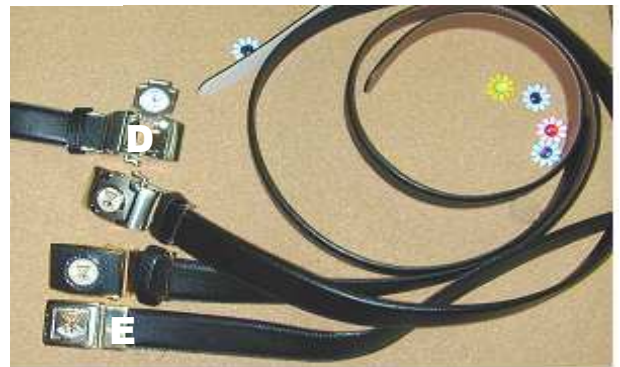

※ International level's Pins are only to be ordered via IHQ.

※ Golden Pins are all real 18k gold

Effective on July 1st, 2008

Y's Men Supply

**74 Flag Set US\$300.00 (including wooden port)
US\$3.50 for each flag**

5 flag set US\$20.00

**A) Car mark (adheres to car) US\$10.00
B) Bolo tie US\$5.00
C) Necklace for Menettes US\$5.00**

**D) Leather belt (with watch) US\$35.00
E) Leather belt (for Y's Men and Y's Menettes)
US\$18.00**